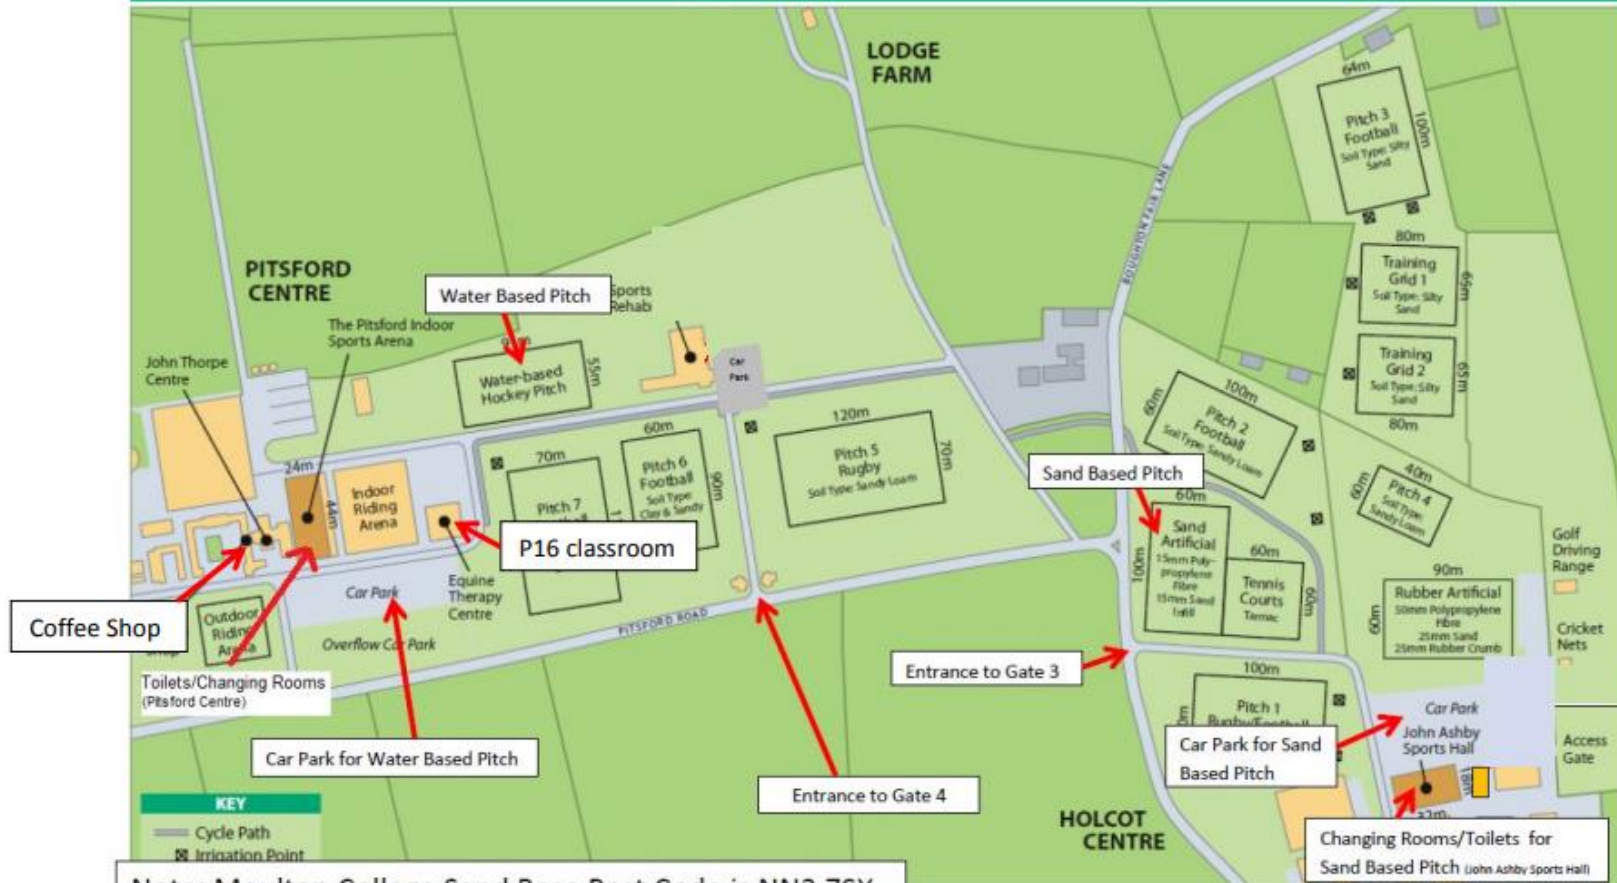

Moulton College Sports Pitches

Brixworth Cricket Club,
Northampton Road
NN6 9DQ